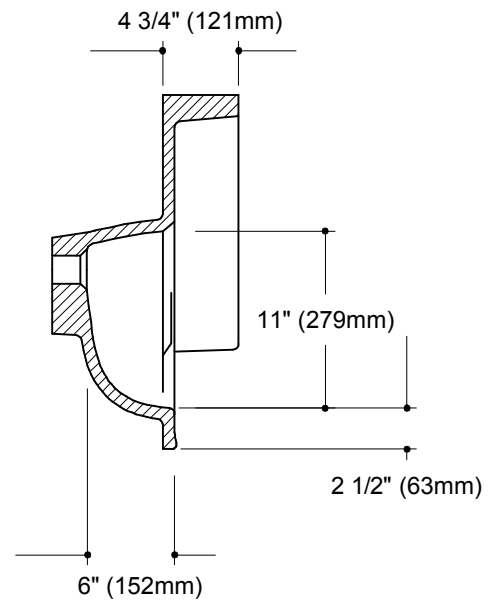

GRUBER SYSTEMS RESERVES THE RIGHT TO CHANGE THIS INFORMATION AT ANY TIME WITHOUT PRIOR NOTICE. ISSUED BY GRUBER SYSTEMS INC., 25636 AVENUE STANFORD, VALENCIA, CA 91355, USA. COPYRIGHT 2000

MOLD PART	CATALOG No.	DESCRIPTION
MALE	62163	25in. CORNER VANITY
FEMALE	821638	25in. FFO CORNER VANITY
NAME	25in. CORNER VANITY	
CAST WEIGHT		DATE 2 April 08 Rev 1

MOLD PART	CATALOG No.	DESCRIPTION
MALE	64249	22in. CORNER VANITY
FEMALE	842499	22in. CORNER VANITY
NAME	22in. CORNER VANITY	
CAST WEIGHT	SCALE 1' = 1' 0"	DATE 9-18-00 PAGE No. BW-3