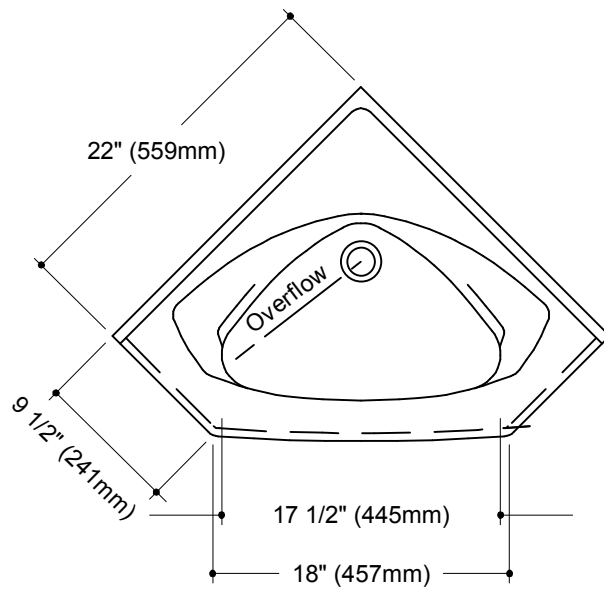

GRUBER SYSTEMS RESERVES THE RIGHT TO CHANGE THIS INFORMATION AT ANY TIME WITHOUT PRIOR NOTICE. ISSUED BY GRUBER SYSTEMS INC., 25636 AVENUE STANFORD, VALENCIA, CA 91355, USA. COPYRIGHT 2000

MOLD PART	CATALOG No.	DESCRIPTION
MALE	62163	25in. CORNER VANITY
FEMALE	821638	25in. FFO CORNER VANITY
NAME	25in. CORNER VANITY	
CAST WEIGHT		DATE 2 April 08 Rev 1

MOLD PART	CATALOG No.	DESCRIPTION
MALE	64249	22in. CORNER VANITY
FEMALE	842499	22in. CORNER VANITY
NAME	22in. CORNER VANITY	
CAST WEIGHT	SCALE 1' = 1' 0"	DATE 9-18-00 PAGE No. BW-3