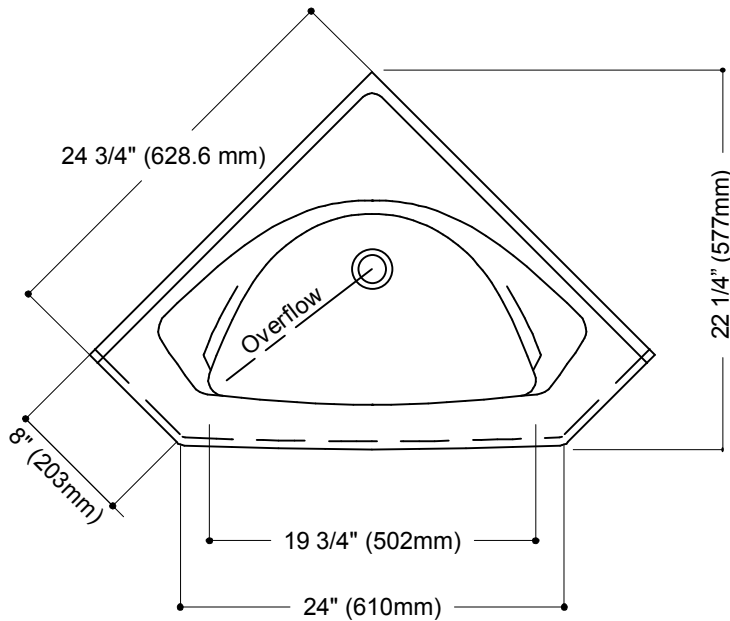

GRUBER SYSTEMS RESERVES THE RIGHT TO CHANGE THIS INFORMATION AT ANY TIME WITHOUT PRIOR NOTICE. ISSUED BY GRUBER SYSTEMS INC., 25636 AVENUE STANFORD, VALENCIA, CA 91355, USA. COPYRIGHT 2000

MOLD PART	CATALOG No.	DESCRIPTION
MALE	62163	25in. CORNER VANITY
FEMALE	821638	25in. FFO CORNER VANITY
NAME	25in. CORNER VANITY	
CAST WEIGHT		DATE 2 April 08 Rev 1

MOLD PART	CATALOG No.	DESCRIPTION
MALE	64249	22in. CORNER VANITY
FEMALE	842499	22in. CORNER VANITY
NAME	22in. CORNER VANITY	
CAST WEIGHT	SCALE 1' = 1' 0"	DATE 9-18-00 PAGE No. BW-3