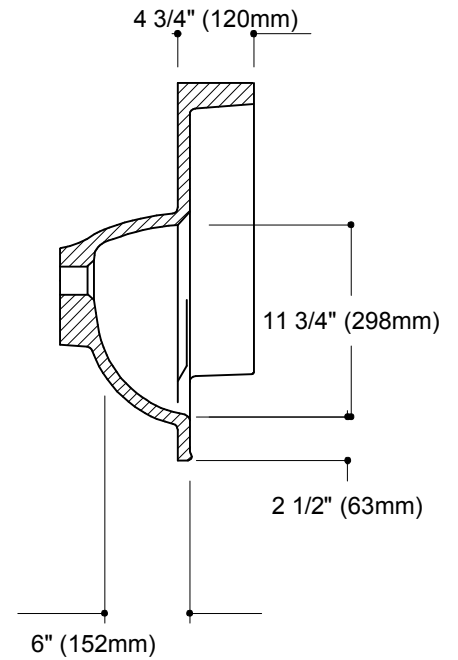

GRUBER SYSTEMS RESERVES THE RIGHT TO CHANGE THIS INFORMATION AT ANY TIME WITHOUT PRIOR NOTICE. ISSUED BY GRUBER SYSTEMS INC., 25636 AVENUE STANFORD, VALENCIA, CA 91355, USA. COPYRIGHT 2000

MOLD PART	CATALOG No.	DESCRIPTION
MALE	62163	25in. CORNER VANITY
FEMALE	821638	25in. FFO CORNER VANITY
NAME	25in. CORNER VANITY	
CAST WEIGHT		DATE 2 April 08 Rev 1

MOLD PART	CATALOG No.	DESCRIPTION
MALE	64249	22in. CORNER VANITY
FEMALE	842499	22in. CORNER VANITY
NAME	22in. CORNER VANITY	
CAST WEIGHT	SCALE 1' = 1' 0"	DATE 9-18-00 PAGE No. BW-3