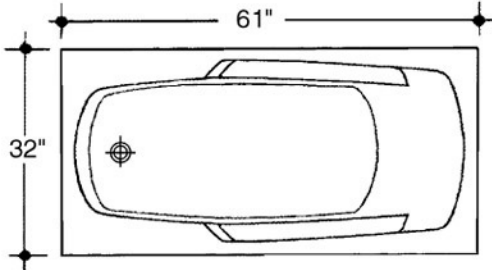

Product Information

7839 Costabella Ave, Remus, MI 49340 • Phone: 989-561-2293 • Fax: 989-561-2997

Mark 9 Bathtub

Tubs available in all colors and materials - Marble, Onyx, Solid or Granite.

Bathtub (No Jets)

Optional: Tub Front Skirt (19" x 60" x 3/8")

Optional: Tub Side Skirt (19" x 32" x 3/8")

Optional: Edge Trim

Optional: Whirlpool Jets - Choice of Brass, Chrome, or Color Co-ordinating.

Call for custom jet configuration.