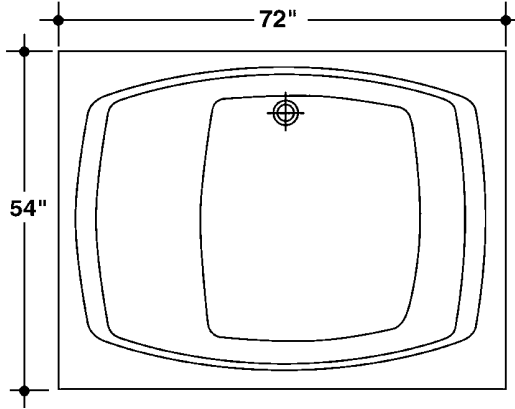

Mark 13 Bathtub

Tubs available in all colors and materials - Marble, Onyx, Solid or Granite.

Bathtub (No Jets)

Optional: Tub Front Skirt (19" x 72" x 3/8")

Optional: Tub Side Skirt (19" x 54" x 3/8")

Optional: Edge Trim

Optional: Whirlpool Jets - Choice of Brass, Chrome, or Color Co-ordinating.

Call for custom jet configuration.