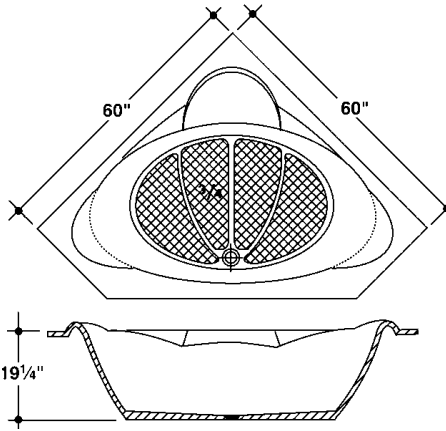

Mark 44 Bathtub

Tubs available in all colors and materials - Marble, Onyx, Solid or Granite.

Bathtub (No Jets)

Optional: Tub Front Skirt (19" x 54" x 3/8")

Optional: Tub Side Skirt (19" x 22" x 3/8")

Optional: Edge Trim

Optional: Whirlpool Jets - Choice of Brass, Chrome, or Color Co-ordinating.

Call for custom jet configuration.