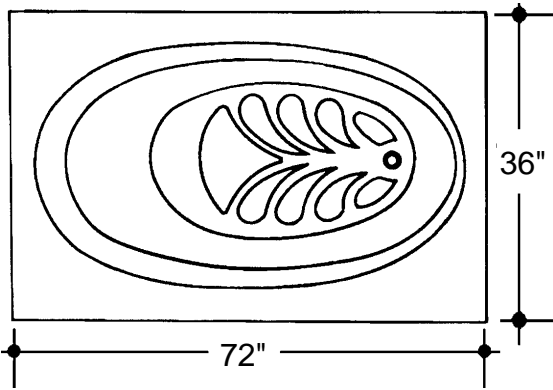

Mark 520 Bathtub

Tubs available in all colors and materials - Marble, Onyx, Solid or Granite.

Bathtub (No Jets)

Optional: Tub Front Skirt (19" x 72" x 3/8")

Optional: Tub Side Skirt (19" x 36" x 3/8")

Optional: Edge Trim

Optional: Whirlpool Jets - Choice of Brass, Chrome, or Color Co-ordinating.

Call for custom jet configuration.