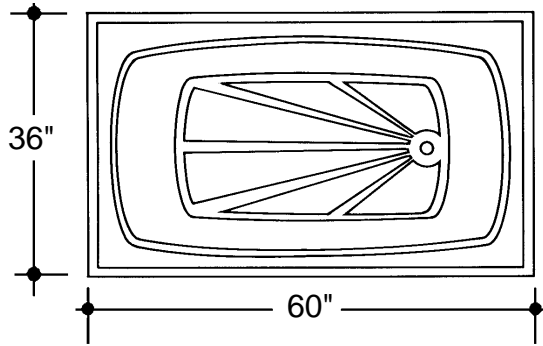

Mark 920 Bathtub

Tubs available in all colors and materials - Marble, Onyx, Solid or Granite.

Bathtub (No Jets)

Optional: Tub Front Skirt (19" x 6" x 3/8")

Optional: Tub Side Skirt (19" x 36" x 3/8")

Optional: Edge Trim

Optional: Whirlpool Jets - Choice of Brass, Chrome, or Color Co-ordinating.

Call for custom jet configuration.