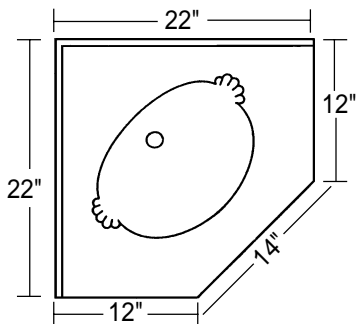

Corner Tops

22" Corner Top

Available Size
22" long x 22" deep

Available in Marble, Solid, Onyx or Granite.