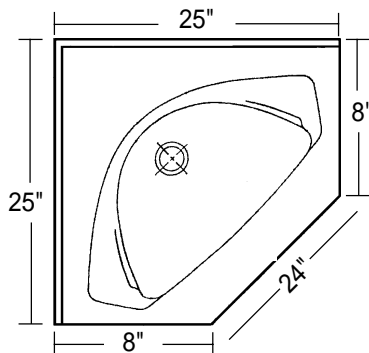

25" Corner Top

Available Size
25" long x 25" deep

Available in Marble, Solid, Onyx or Granite.

Standard Features:

- 4" centers.
- Bowl centered.
- Integral Bowl.
- Dripless Edge on front edge.
- 4" Coved Backsplash.