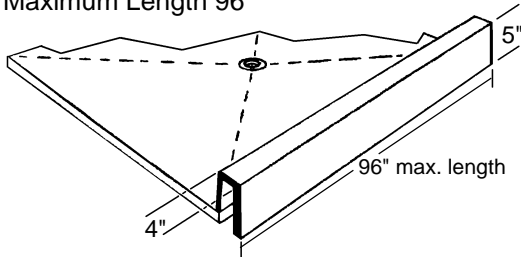

Custom Shower Threshold

Maximum Length 96"

shown with optional shower floor