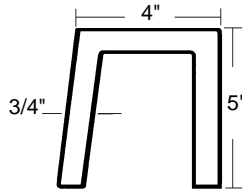

Custom Shower Threshold

Maximum Length 96"

shown with optional shower floor