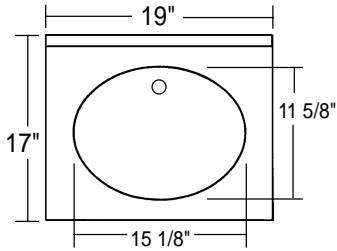

Mini Tops Center Bowl

Mini

Available Size
19" long x 17" deep

Available in Marble, Solid, Onyx or Granite.

Standard Features:

- 4" centers.
- Integral Bowl.
- Dripless Edge on front and both ends.
- 3" Coved Backsplash.