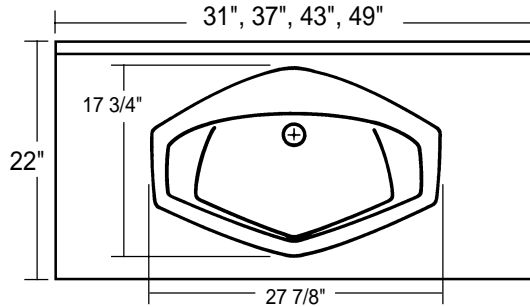

Recessed Diamond Bowl Diamond "D" or "LD" Center Bowl

Diamond "D"

Available Sizes
31" long x 22" deep
37" long x 22" deep
43" long x 22" deep
49" long x 22" deep

Available in Marble, Solid, Onyx or Granite.