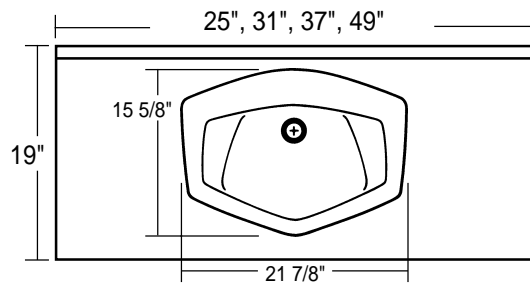

Small Diamond "LD"

Available Sizes
25" long x 19" deep
31" long x 19" deep
37" long x 19" deep
49" long x 19" deep

Available in Marble, Solid, Onyx or Granite.

Standard Features:

- 4" centers.
- Bowl centered.
- Integral Bowl.
- Dripless Edge on front and both ends.
- 4" Coved Backsplash.