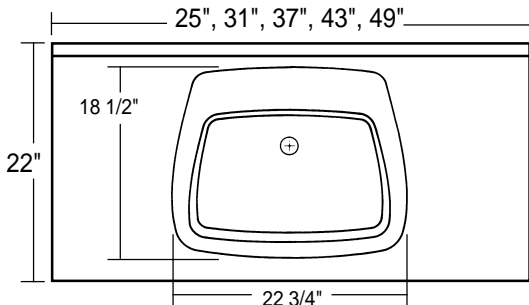

Recessed Royale Bowl Royale "RL" or "LRL" Center Bowl

ROYALE "RL"

Available Sizes
25" long x 22" deep
31" long x 22" deep
37" long x 22" deep
43" long x 22" deep
49" long x 22" deep

Available in Marble, Solid, Onyx or Granite.