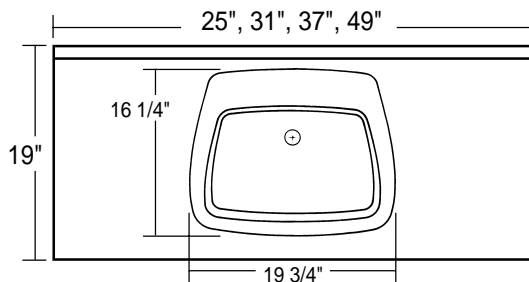

ROYALE II "LRL"

Available Sizes
25" long x 19" deep
31" long x 19" deep
37" long x 19" deep
49" long x 19" deep

Available in Marble, Solid, Onyx or Granite.

Standard Features:

- 4" centers.
- Bowl centered.
- Integral Bowl.
- Dripless Edge on front and both ends.
- 4" Covered Backsplash.