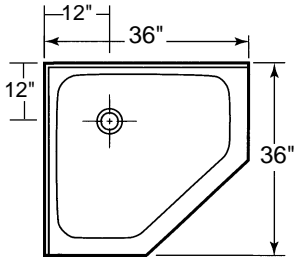

36" Neo-Angle Shower Base

36" x 36" Neo-Angle Shower Base available in all colors and materials -
Marble, Onyx, Solid or Granite.

Shower Floor with Textured Surface