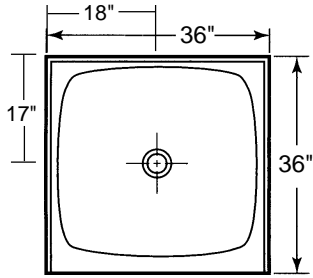

36" x 36" Shower Base

36" x 36" Shower Base available in all colors and materials -
Marble, Onyx, Solid or Granite.

Shower Floor with Textured Surface