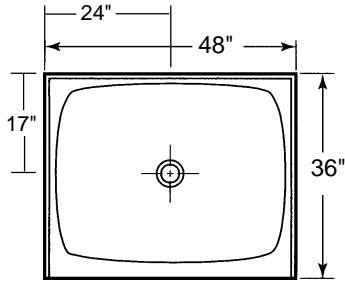

36" x 48" Shower Base

36" x 48" Shower Base available in all colors and materials -
Marble, Onyx, Solid or Granite.

Shower Floor with Textured Surface