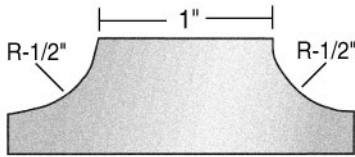

Product Information

7839 Costabella Ave, Remus, MI 49340 • Phone: 989-561-2293 • Fax: 989-561-2997

Edge Trim

Optional Edge Trim shown below available for edges and corners.
Edge Trim available in all colors and materials - Marble, Onyx, Solid or Granite.

Cap Trim

Cap Trim - 10' lengths only

Corner Trim

Inside Corner - 10' lengths only

Edge Trim

Edge Trim - 10' lengths only

PRODUCT CERTIFICATION: U. S. Marble is committed to quality. Our manufactured product is made in the U.S.A. Our products are certified to conform to HUD/UM 73a, Ansi Z34.1, Z124.3, ICPA, through a program of factory inspection by Elite Global Testing. **MADE IN THE U.S.A.**