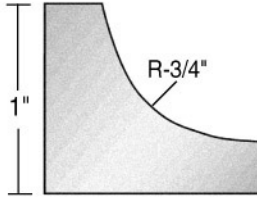

Cap Trim

Cap Trim - 10' lengths only

Corner Trim

Inside Corner - 10' lengths only

Edge Trim

Edge Trim - 10' lengths only

PRODUCT CERTIFICATION: U. S. Marble is committed to quality. Our manufactured product is made in the U.S.A. Our products are certified to conform to HUD/UM 73a, Ansi Z34.1, Z124.3, ICPA, through a program of factory inspection by Elite Global Testing. **MADE IN THE U.S.A.**