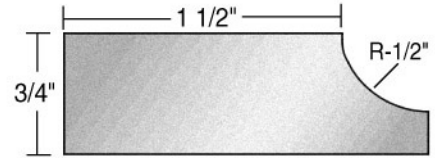

Product Information

7839 Costabella Ave, Remus, MI 49340 • Phone: 989-561-2293 • Fax: 989-561-2997

Edge Trim

Optional Edge Trim shown below available for edges and corners.
Edge Trim available in all colors and materials - Marble, Onyx, Solid or Granite.

Cap Trim

Cap Trim - 10' lengths only

Corner Trim

Inside Corner - 10' lengths only

Edge Trim

Edge Trim - 10' lengths only

PRODUCT CERTIFICATION: U. S. Marble is committed to quality. Our manufactured product is made in the U.S.A. Our products are certified to conform to HUD/UM 73a, Ansi Z34.1, Z124.3, ICPA, through a program of factory inspection by Elite Global Testing. **MADE IN THE U.S.A.**