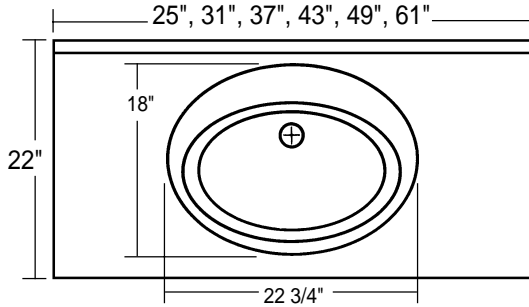

Designer Series - Chamfer Edges Recessed Oval bowl Center Bowl

Designer Series - Chamfer all Edges

Available Sizes
25" long x 22" deep
31" long x 22" deep
37" long x 22" deep
43" long x 22" deep
49" long x 22" deep
61" long x 22" deep

Available in Marble, Solid, Onyx or Granite.

Standard Features:

- 4" centers.
- Bowl centered.
- Integral Bowl.
- Chamfer Edges.
- 4" Coved Backsplash with Chamfer edge.