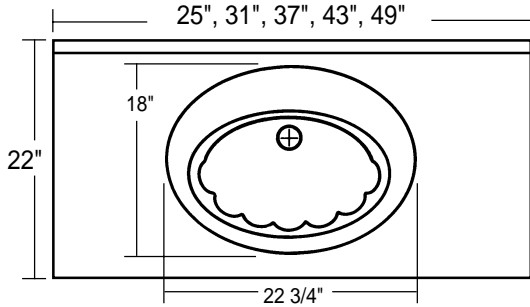

Recessed Shell Bowl Enchantress "NS" Center Bowl

Enchantress "NS"

Available Sizes
25" long x 22" deep
31" long x 22" deep
37" long x 22" deep
43" long x 22" deep
49" long x 22" deep

Available in Marble, Solid, Onyx or Granite.

Standard Features:

- 4" centers.
- Bowl centered.
- Integral Bowl.
- Dripless Edge on front and both ends.
- 4" Coved Backsplash.